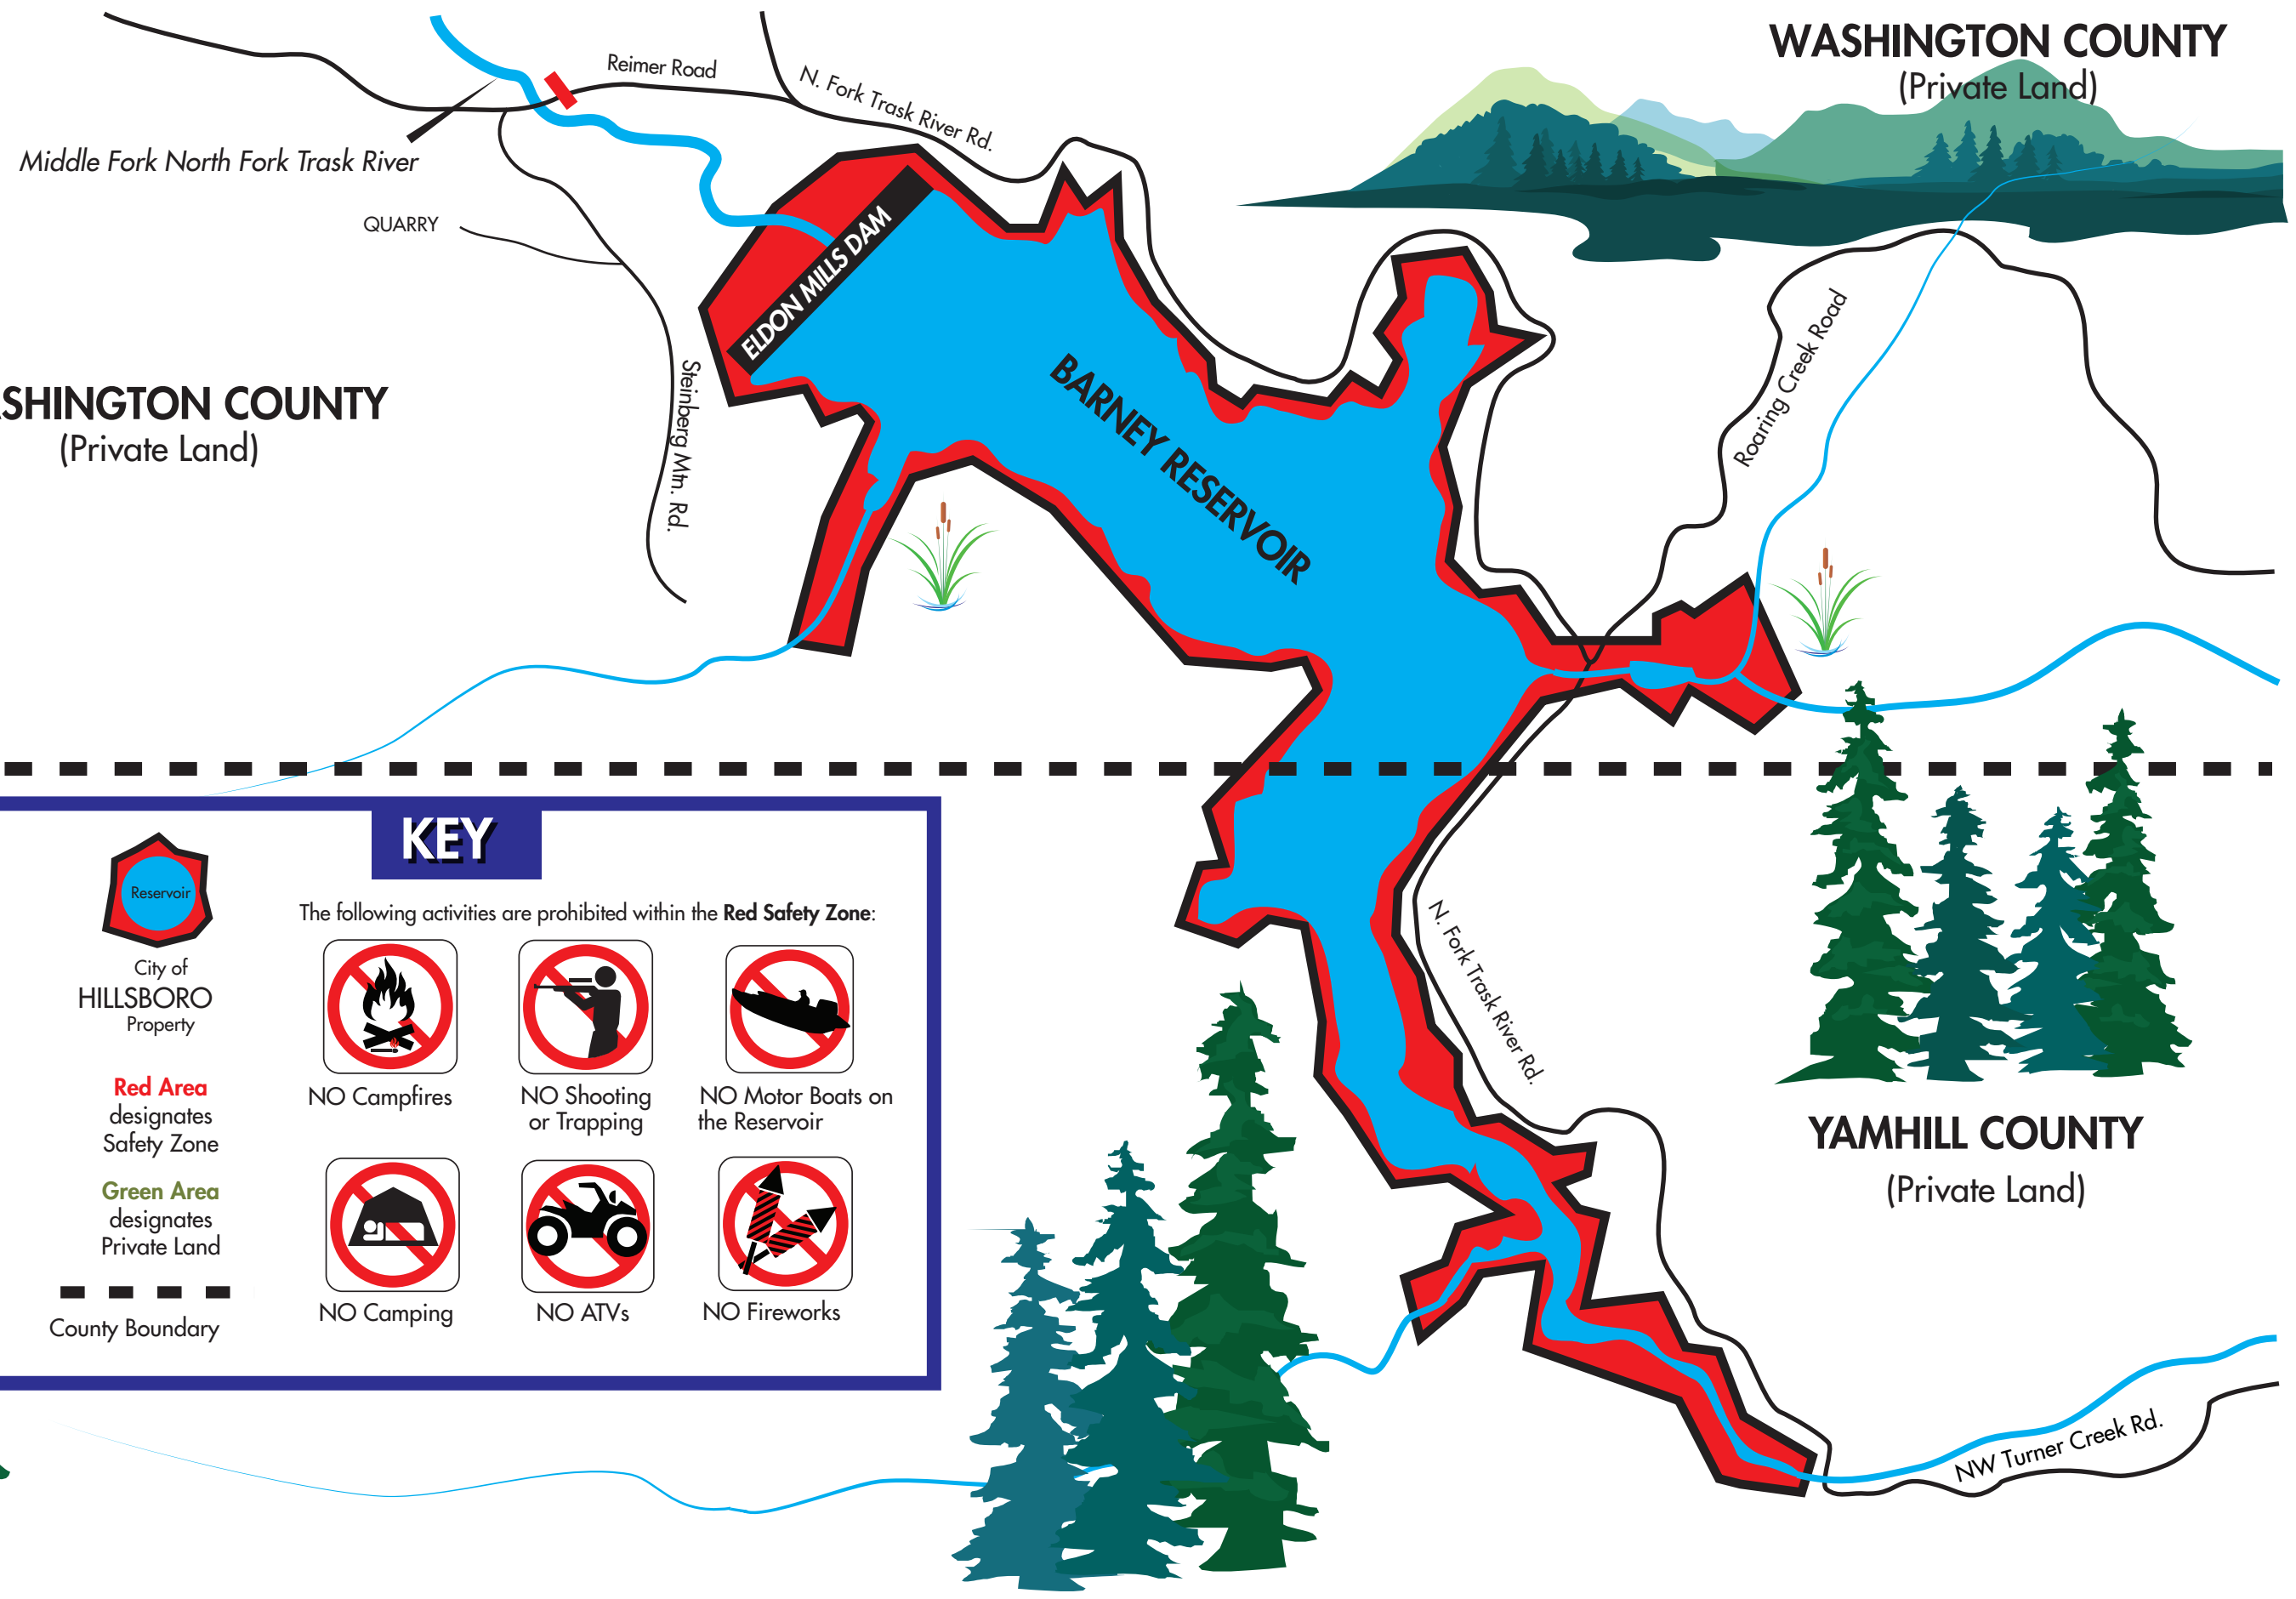

WASHINGTON COUNTY
(Private Land)

WASHINGTON COUNTY
(Private Land)

YAMHILL COUNTY
(Private Land)

KEY

City of
HILLSBORO
Property

Red Area
designates
Safety Zone

Green Area
designates
Private Land

County Boundary

The following activities are prohibited within the Red Safety Zone:

NO Campfires

NO Shooting
or Trapping

NO Motor Boats on
the Reservoir

NO Camping

NO ATVs

NO Fireworks